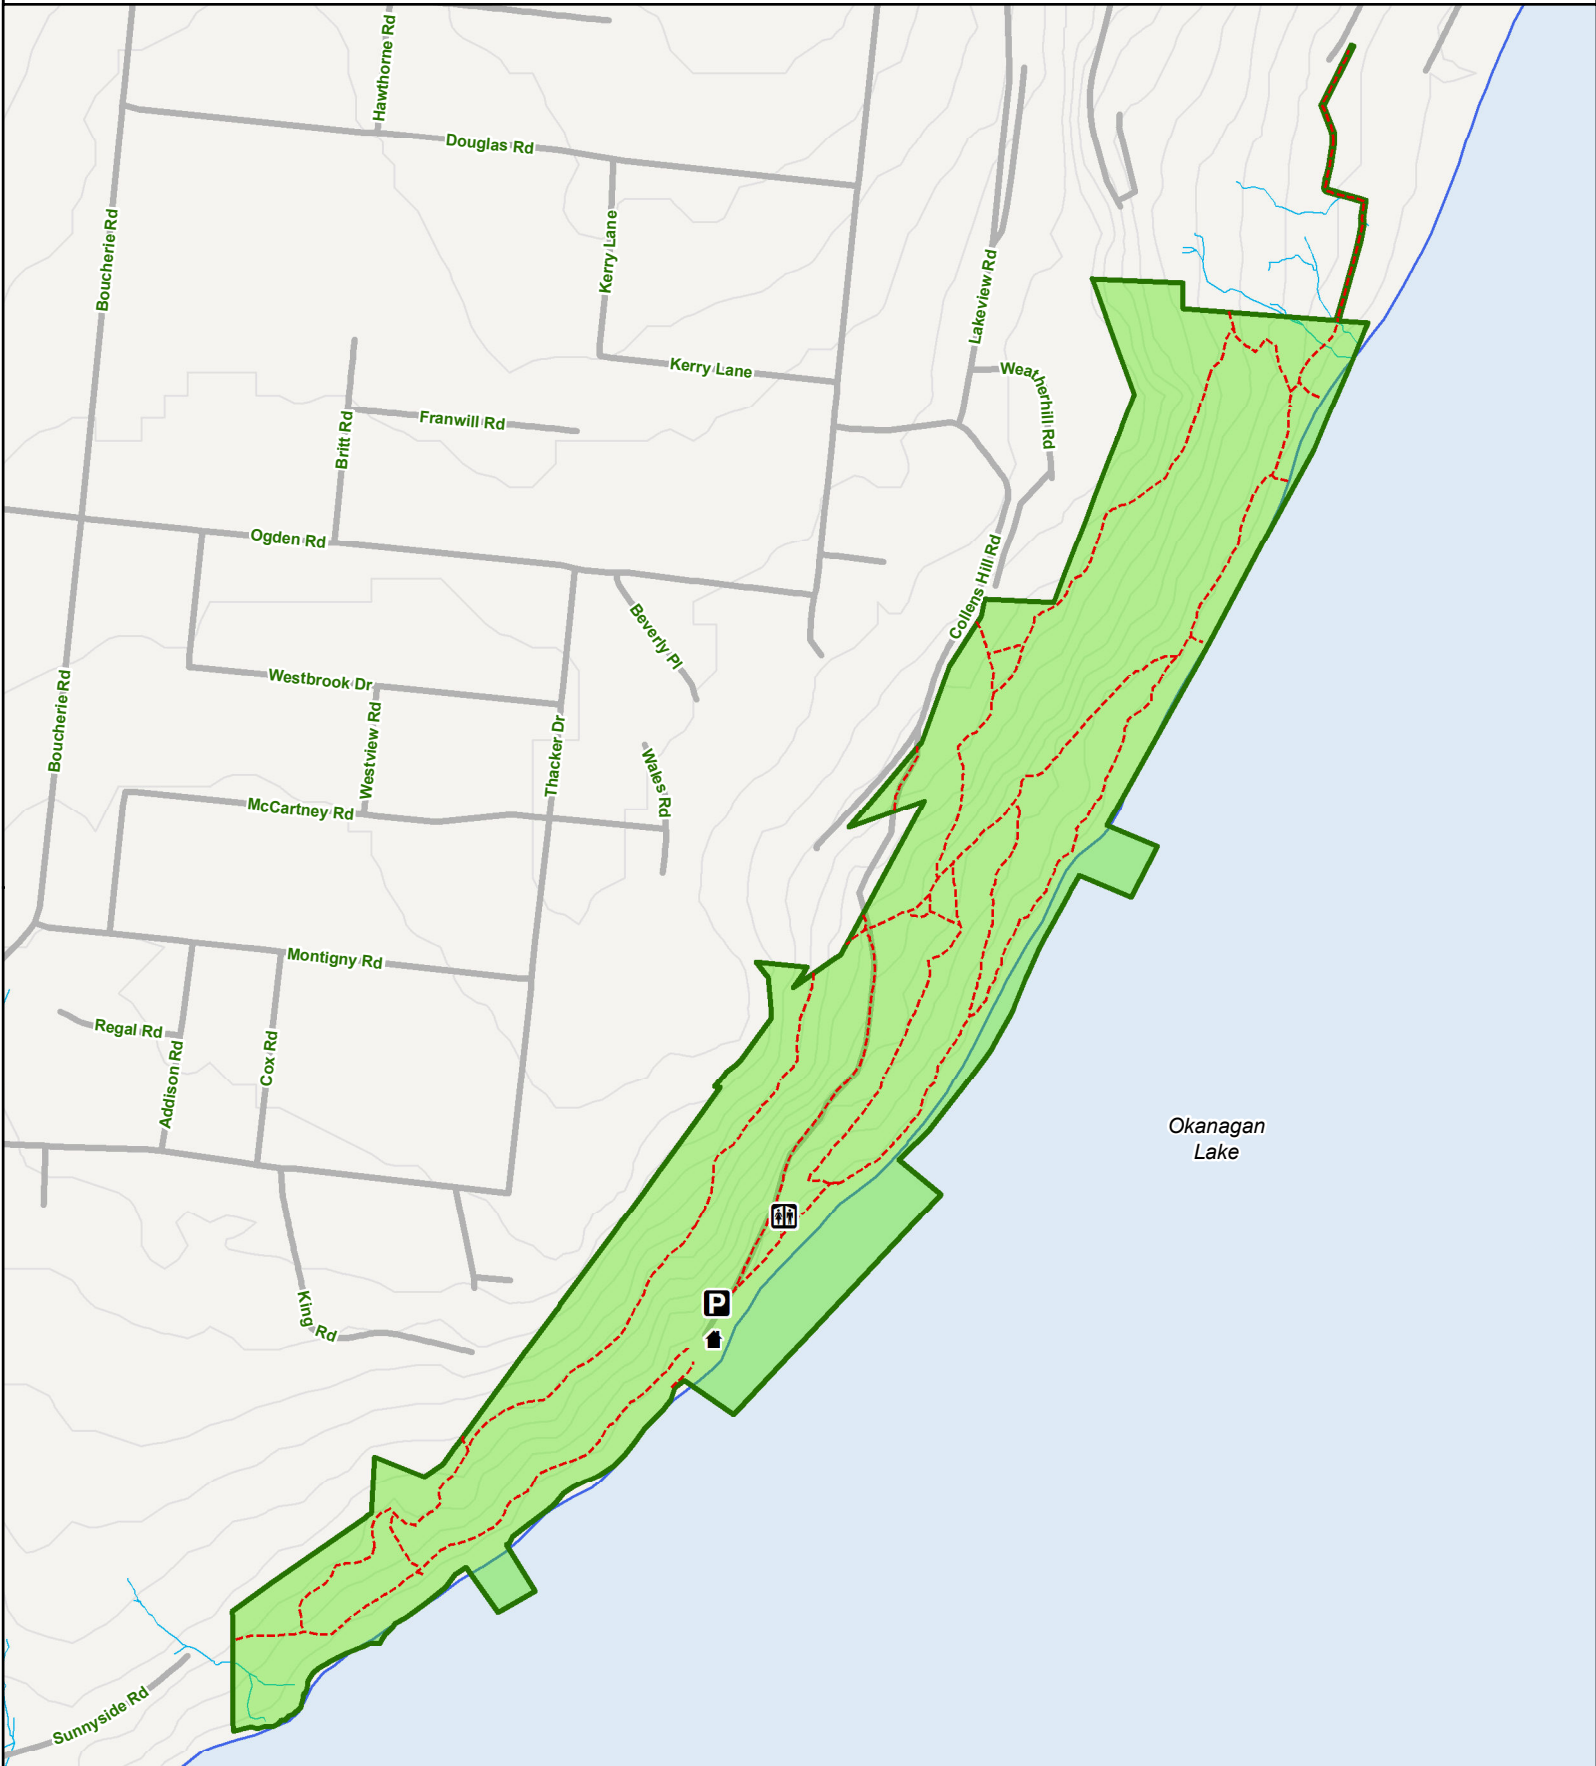

Kalamoior Regional Park

-  **Park Boundary**
-  **Parking**
-  **Washrooms**
-  **10m Contours**
-  **Trails**

Dogs: Dogs On Leash Permitted
Playground: NO
Picnic Area: YES

Production Date: 23/08/2013